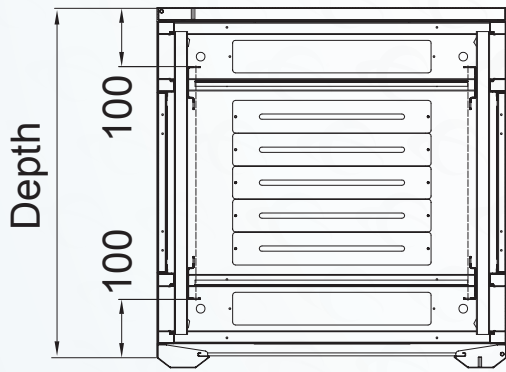

3 Types of Rails Available

2 Types of Front Door
Tempered Glass or Perforated Steel

No Assembly Required

We assembled it, so you don't have to.

Side view

Front door

Side panel

Rear door

Bottom view

U Size	Total Height (Including Castors)
22U	1157 / 45.55"
32U	1601 / 63.03"
37U	1815 / 71.46"
42U	2046 / 80.55"
47U	2268 / 89.29"

Load capacity: 500kg / 1100lbs

Door	Part Number	U Size	Width	Depth	Mounting Depth	
					Min	Max
Tempered Glass	EMS-6622BK	22U				
	EMS-6632BK	32U	600mm	616mm	142mm	450mm
	EMS-6642BK	42U	23.62"	24.25"	5.59"	17.72"
	EMS-6647BK	47U				
	EMS-6822BK	22U				
	EMS-6832BK	32U	600mm	816mm	142mm	690mm
	EMS-6842BK	42U	23.62"	32.13"	5.59"	27.16"
	EMS-6847BK	47U				
	EMS-8822BK	22U	800mm	816mm	142mm	690mm
	EMS-8832BK	32U	31.5"	32.13"	5.59"	27.16"
	EMS-8842BK	42U				
	EMS-61022BK	22U				
EMS-61032BK	32U	600mm	1016mm	142mm	850mm	
EMS-61042BK	42U	23.62"	40"	5.59"	33.46"	
Perforated Steel	EMP-6622BK	22U				
	EMP-6632BK	32U	600mm	600mm	142mm	450mm
	EMS-6637BK	37U	23.62"	23.62"	5.59"	17.72"
	EMP-6642BK	42U				
	EMP-6822BK	22U				
	EMP-6832BK	32U	600mm	800mm	142mm	690mm
EMP-6842BK	42U	23.62"	31.5"	5.59"	27.16"	