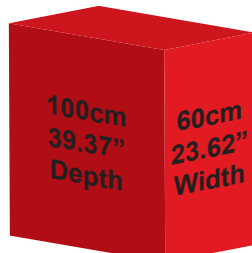

EM - Server Rack Enclosures

ACCESSIBILITY

- 1 **Removable locking side panels** for easy access.
- 2 **1U cable knockouts** on top & bottom for easy connection management.

COOLING

- 3 **Vented top** to facilitate air circulation. Use dedicated fan units (FU-EM Series).

SECURITY

- 4 **Lockable front door and back door** for maximum security (optional key locks for side panels).

EASY TO USE

- 5 **Comes with swivel castors and adjustable feet** for fast and easy installs.
- 6 **Adjustable rack rails** to adapt to your equipment and accessories.
- 7 **Front & rear rack rails.**

3 Depths & 2 Widths Available

EM-610

5 Heights Available

- With their solid high end construction, the EM Rack Servers Series are a high quality solution for all of your IT and audio/visual requirements at an affordable cost.
- The locking front & back doors, removable side panels as well as cable knockouts and vented top make EM Rack Servers Series very versatile and easy to use.
- Thanks to its integrated swivel castors and adjustable feet, EM Server Racks can be turned from static to mobile in a matter of minutes.
- EM Rack Servers Series are the perfect high end solution for a low cost install.

No Assembly Required

We assembled it, so you don't have to.