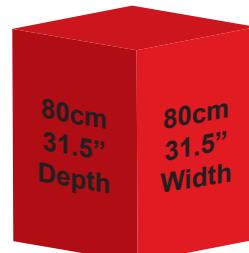

EM - Server Rack Enclosures

ACCESSIBILITY

- 1 **Removable locking side panels** for easy access.
- 2 **1U cable knockouts** on top & bottom for easy connection management.

COOLING

- 3 **Vented top** to facilitate air circulation. Use dedicated fan units (FU-EM Series).

SECURITY

- 4 **Lockable front door and back door** for maximum security (optional key locks for side panels).

EASY TO USE

- 5 **Comes with swivel castors and adjustable feet** for fast and easy installs.
- 6 **Adjustable rack rails** to adapt to your equipment and accessories.
- 7 **Front & rear rack rails.**

3 Depths & 2 Widths Available

EM-88

5 Heights Available

- With their solid high end construction, the EM Rack Servers Series are a high quality solution for all of your IT and audio/visual requirements at an affordable cost.
- The locking front & back doors, removable side panels as well as cable knockouts and vented top make EM Rack Servers Series very versatile and easy to use.
- Thanks to its integrated swivel castors and adjustable feet, EM Server Racks can be turned from static to mobile in a matter of minutes.
- EM Rack Servers Series are the perfect high end solution for a low cost install.

No Assembly Required

We assembled it, so you don't have to.