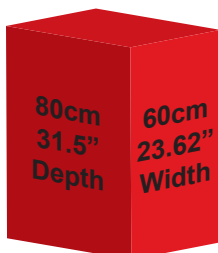

EM - Server Rack Enclosures

ACCESSIBILITY

- 1 **Removable locking side panels** for easy access.
- 2 **1U cable knockouts** on top & bottom for easy connection management.

COOLING

- 3 **Vented top** to facilitate air circulation. Use dedicated fan units (FU-EM Series).

SECURITY

- 4 **Lockable front door and back door** for maximum security (optional key locks for side panels).

EASY TO USE

- 5 **Comes with swivel castors and adjustable feet** for fast and easy installs.
- 6 **Adjustable rack rails** to adapt to your equipment and accessories.
- 7 **Front & rear rack rails.**

3 Depths & 2 Widths Available

EM-68

5 Heights Available

- With their solid high end construction, the EM Rack Servers Series are a high quality solution for all of your IT and audio/visual requirements at an affordable cost.
- The locking front & back doors, removable side panels as well as cable knockouts and vented top make EM Rack Servers Series very versatile and easy to use.
- Thanks to its integrated swivel castors and adjustable feet, EM Server Racks can be turned from static to mobile in a matter of minutes.
- EM Rack Servers Series are the perfect high end solution for a low cost install.

No Assembly Required

We assembled it, so you don't have to.