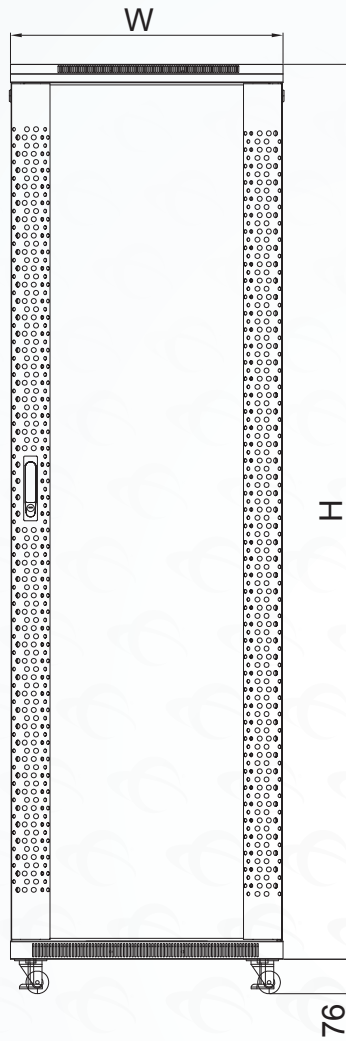

3 Depths & 2 Widths Available

EM-66

EM-68

EM-610

EM-88

5 Heights Available

22U 32U 37U 42U 47U

- With their solid high end construction, the EM Rack Servers Series are a high quality solution for all of your IT and audio/visual requirements at an affordable cost.
- The locking front & back doors, removable side panels as well as cable knockouts and vented top make EM Rack Servers Series very versatile and easy to use.
- Thanks to its integrated swivel castors and adjustable feet, EM Server Racks can be turned from static to mobile in a matter of minutes.
- EM Rack Servers Series are the perfect high end solution for a low cost install.

3 Types of Rails Available

2 Types of Front Door
Tempered Glass or Perforated Steel

No Assembly Required

We assembled it, so you don't have to.

Side view

Front door

Side panel

Rear door

Bottom view

U Size	Total Height (Including Castors)
22U	1157 / 45.55"
32U	1601 / 63.03"
37U	1815 / 71.46"
42U	2046 / 80.55"
47U	2268 / 89.29"

Load capacity: 500kg / 1100lbs

Door	Part Number	U Size	Width	Depth	Mounting Depth	
					Min	Max
Tempered Glass	EMS-6622BK	22U				
	EMS-6632BK	32U	600mm	616mm	142mm	450mm
	EMS-6642BK	42U	23.62"	24.25"	5.59"	17.72"
	EMS-6647BK	47U				
	EMS-6822BK	22U				
	EMS-6832BK	32U	600mm	816mm	142mm	690mm
	EMS-6842BK	42U	23.62"	32.13"	5.59"	27.16"
	EMS-6847BK	47U				
	EMS-8822BK	22U	800mm	816mm	142mm	690mm
	EMS-8832BK	32U	31.5"	32.13"	5.59"	27.16"
	EMS-8842BK	42U				
	EMS-61022BK	22U				
EMS-61032BK	32U	600mm	1016mm	142mm	850mm	
EMS-61042BK	42U	23.62"	40"	5.59"	33.46"	
Perforated Steel	EMP-6622BK	22U				
	EMP-6632BK	32U	600mm	600mm	142mm	450mm
	EMS-6637BK	37U	23.62"	23.62"	5.59"	17.72"
	EMP-6642BK	42U				
	EMP-6822BK	22U				
	EMP-6832BK	32U	600mm	800mm	142mm	690mm
EMP-6842BK	42U	23.62"	31.5"	5.59"	27.16"	