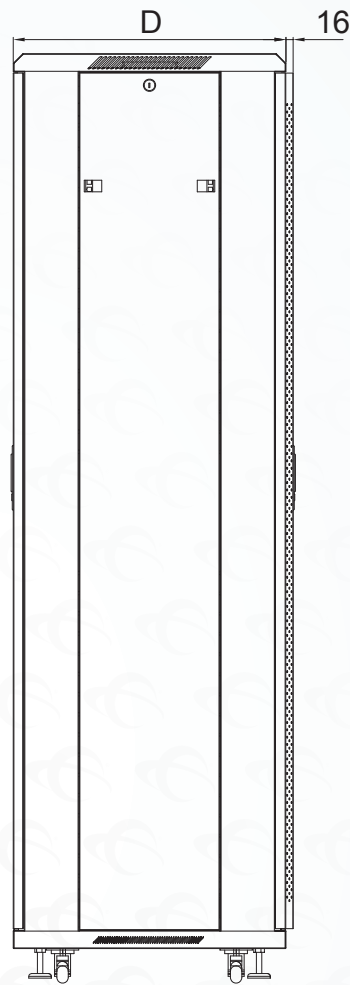

3 Types of Rails Available

2 Types of Front Door
Tempered Glass or Perforated Steel

No Assembly Required

We assembled it, so you don't have to.

Side view

Front door

Side panel

Rear door

Bottom view

U Size	Total Height (Including Castors)
22U	1157 / 45.55"
32U	1601 / 63.03"
37U	1815 / 71.46"
42U	2046 / 80.55"
47U	2268 / 89.29"

Load capacity: 500kg / 1100lbs

Door	Part Number	U Size	Width	Depth	Mounting Depth	
					Min	Max
Tempered Glass	EMS-6622BK	22U				
	EMS-6632BK	32U	600mm	616mm	142mm	450mm
	EMS-6642BK	42U	23.62"	24.25"	5.59"	17.72"
	EMS-6647BK	47U				
	EMS-6822BK	22U				
	EMS-6832BK	32U	600mm	816mm	142mm	690mm
	EMS-6842BK	42U	23.62"	32.13"	5.59"	27.16"
	EMS-6847BK	47U				
	EMS-8822BK	22U	800mm	816mm	142mm	690mm
	EMS-8832BK	32U	31.5"	32.13"	5.59"	27.16"
	EMS-8842BK	42U				
	EMS-61022BK	22U				
EMS-61032BK	32U	600mm	1016mm	142mm	850mm	
EMS-61042BK	42U	23.62"	40"	5.59"	33.46"	
Perforated Steel	EMP-6622BK	22U				
	EMP-6632BK	32U	600mm	600mm	142mm	450mm
	EMS-6637BK	37U	23.62"	23.62"	5.59"	17.72"
	EMP-6642BK	42U				
	EMP-6822BK	22U				
	EMP-6832BK	32U	600mm	800mm	142mm	690mm
EMP-6842BK	42U	23.62"	31.5"	5.59"	27.16"	