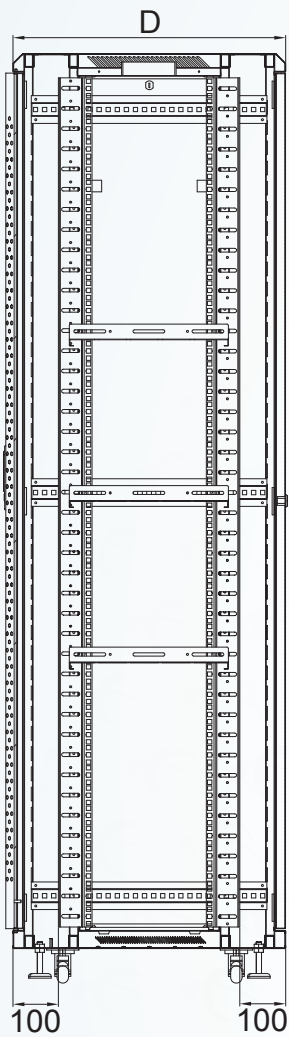

3 Types of Rails Available

2 Types of Front Door
Tempered Glass or Perforated Steel

No Assembly Required

We assembled it, so you don't have to.

Side view

Front door

Side panel

Rear door

Bottom view

U Size	Total Height (Including Castors)
22U	1157 / 45.55"
32U	1601 / 63.03"
37U	1815 / 71.46"
42U	2046 / 80.55"
47U	2268 / 89.29"

Load capacity: 500kg / 1100lbs

Door	Part Number	U Size	Width	Depth	Mounting Depth	
					Min	Max
Tempered Glass	EMS-6622BK	22U				
	EMS-6632BK	32U	600mm	616mm	142mm	450mm
	EMS-6642BK	42U	23.62"	24.25"	5.59"	17.72"
	EMS-6647BK	47U				
	EMS-6822BK	22U				
	EMS-6832BK	32U	600mm	816mm	142mm	690mm
	EMS-6842BK	42U	23.62"	32.13"	5.59"	27.16"
	EMS-6847BK	47U				
	EMS-8822BK	22U	800mm	816mm	142mm	690mm
	EMS-8832BK	32U	31.5"	32.13"	5.59"	27.16"
	EMS-8842BK	42U				
	EMS-61022BK	22U				
EMS-61032BK	32U	600mm	1016mm	142mm	850mm	
EMS-61042BK	42U	23.62"	40"	5.59"	33.46"	
Perforated Steel	EMP-6622BK	22U				
	EMP-6632BK	32U	600mm	600mm	142mm	450mm
	EMS-6637BK	37U	23.62"	23.62"	5.59"	17.72"
	EMP-6642BK	42U				
	EMP-6822BK	22U				
	EMP-6832BK	32U	600mm	800mm	142mm	690mm
EMP-6842BK	42U	23.62"	31.5"	5.59"	27.16"	