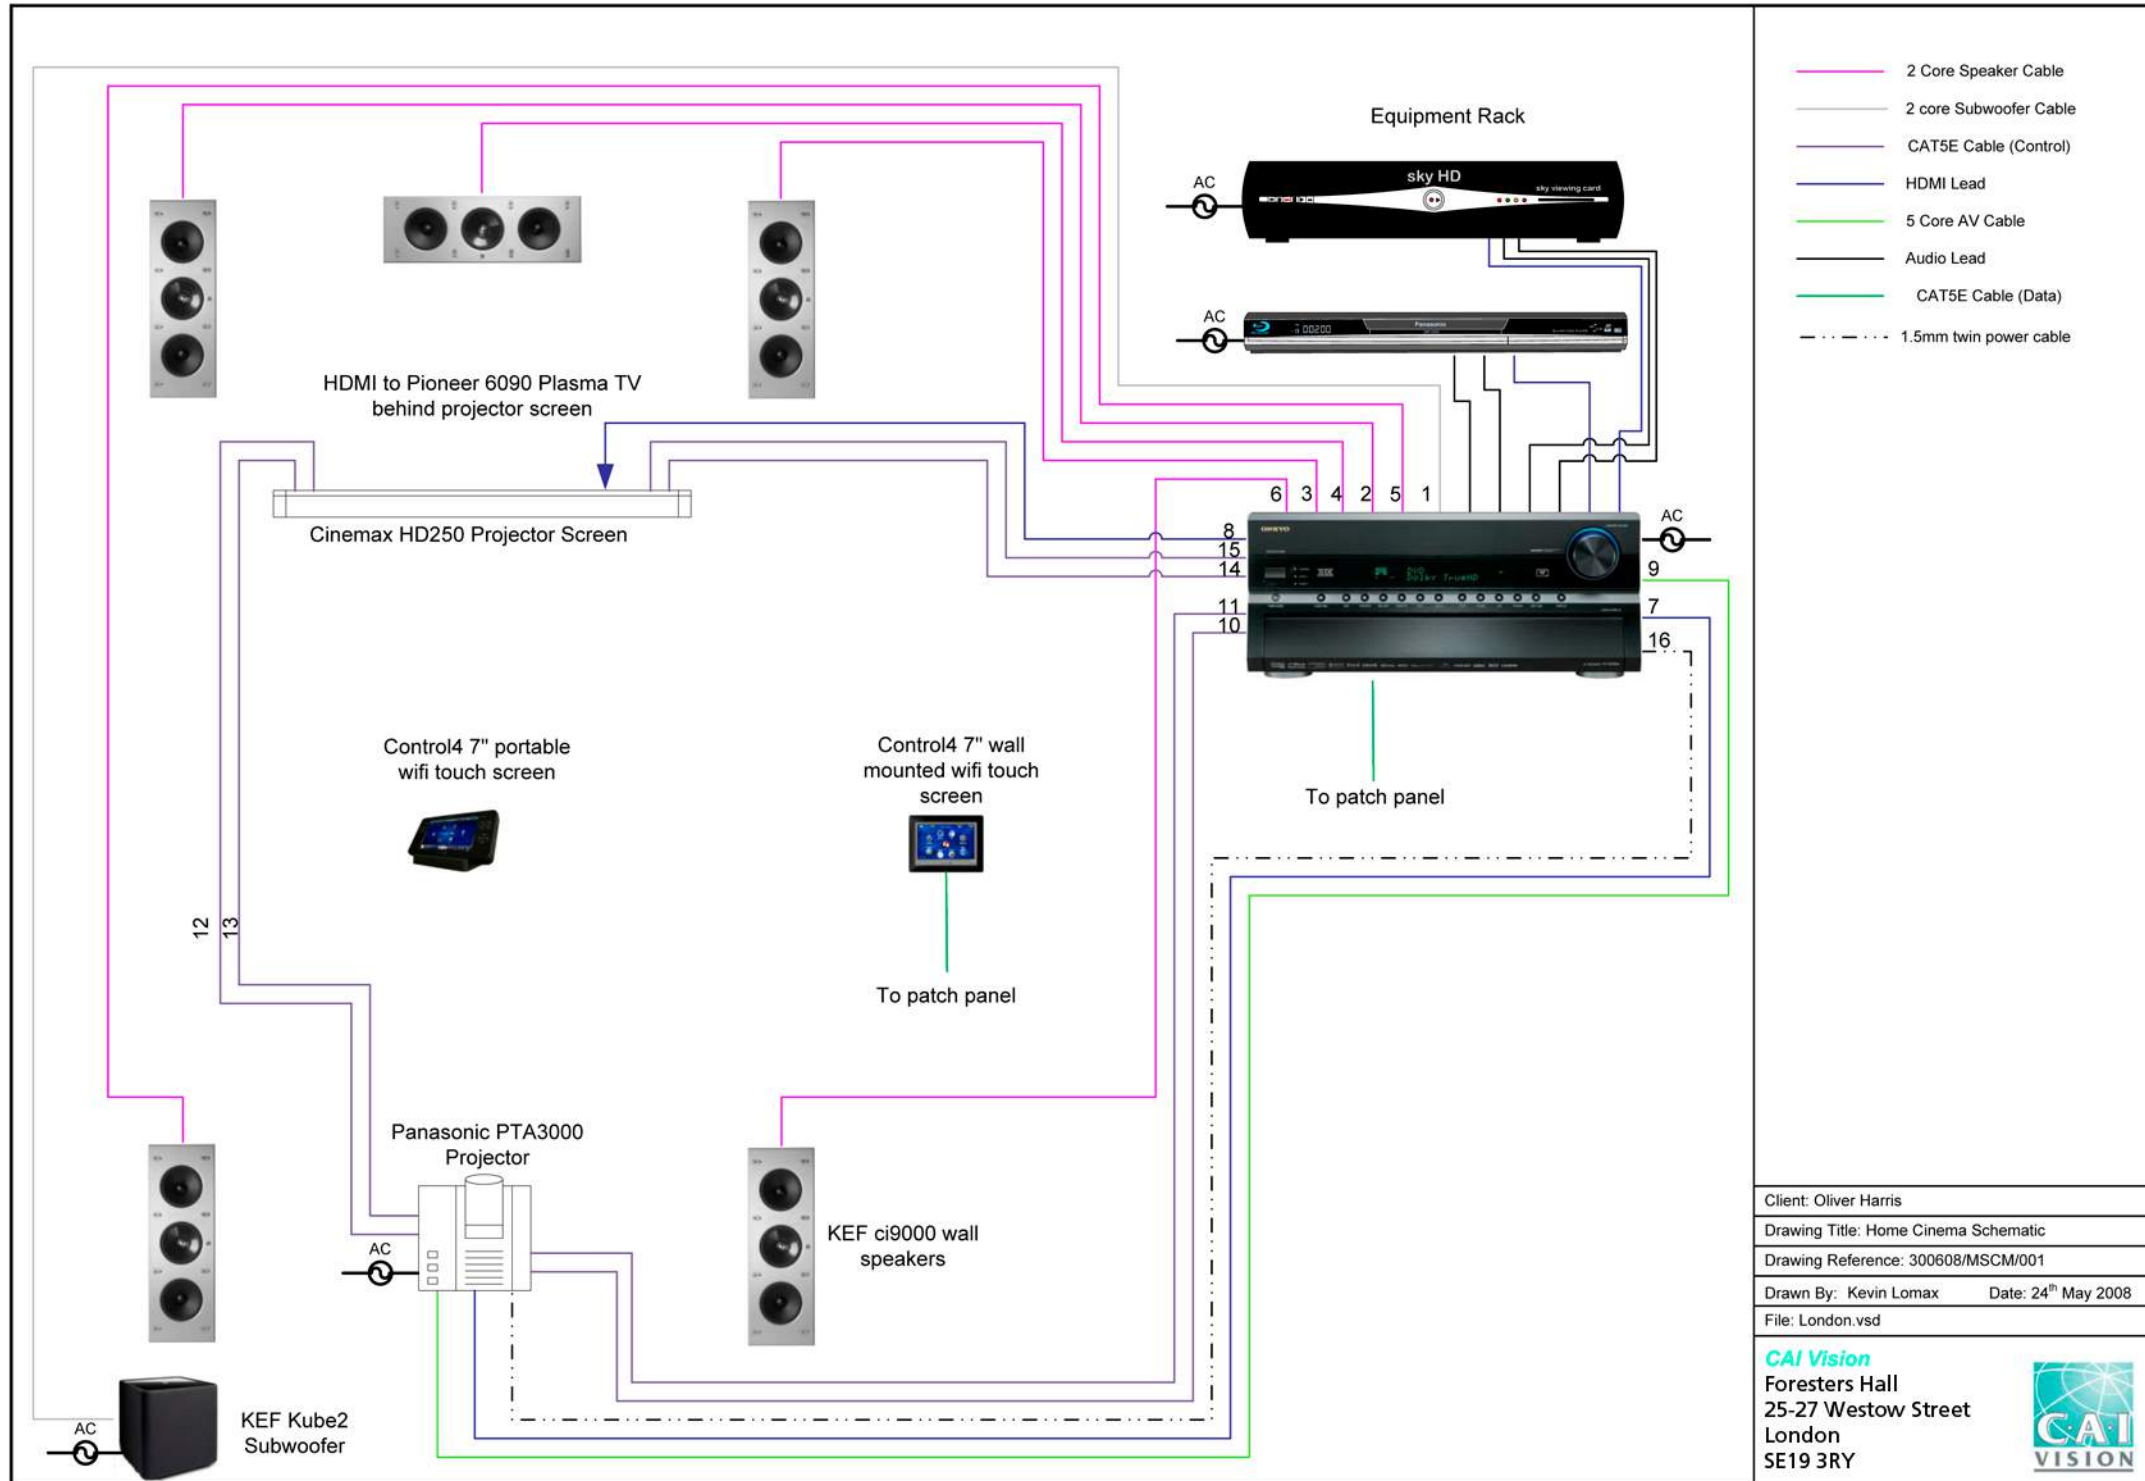

The Complete Solution

Project: Custom Installation, North London - Home Cinema