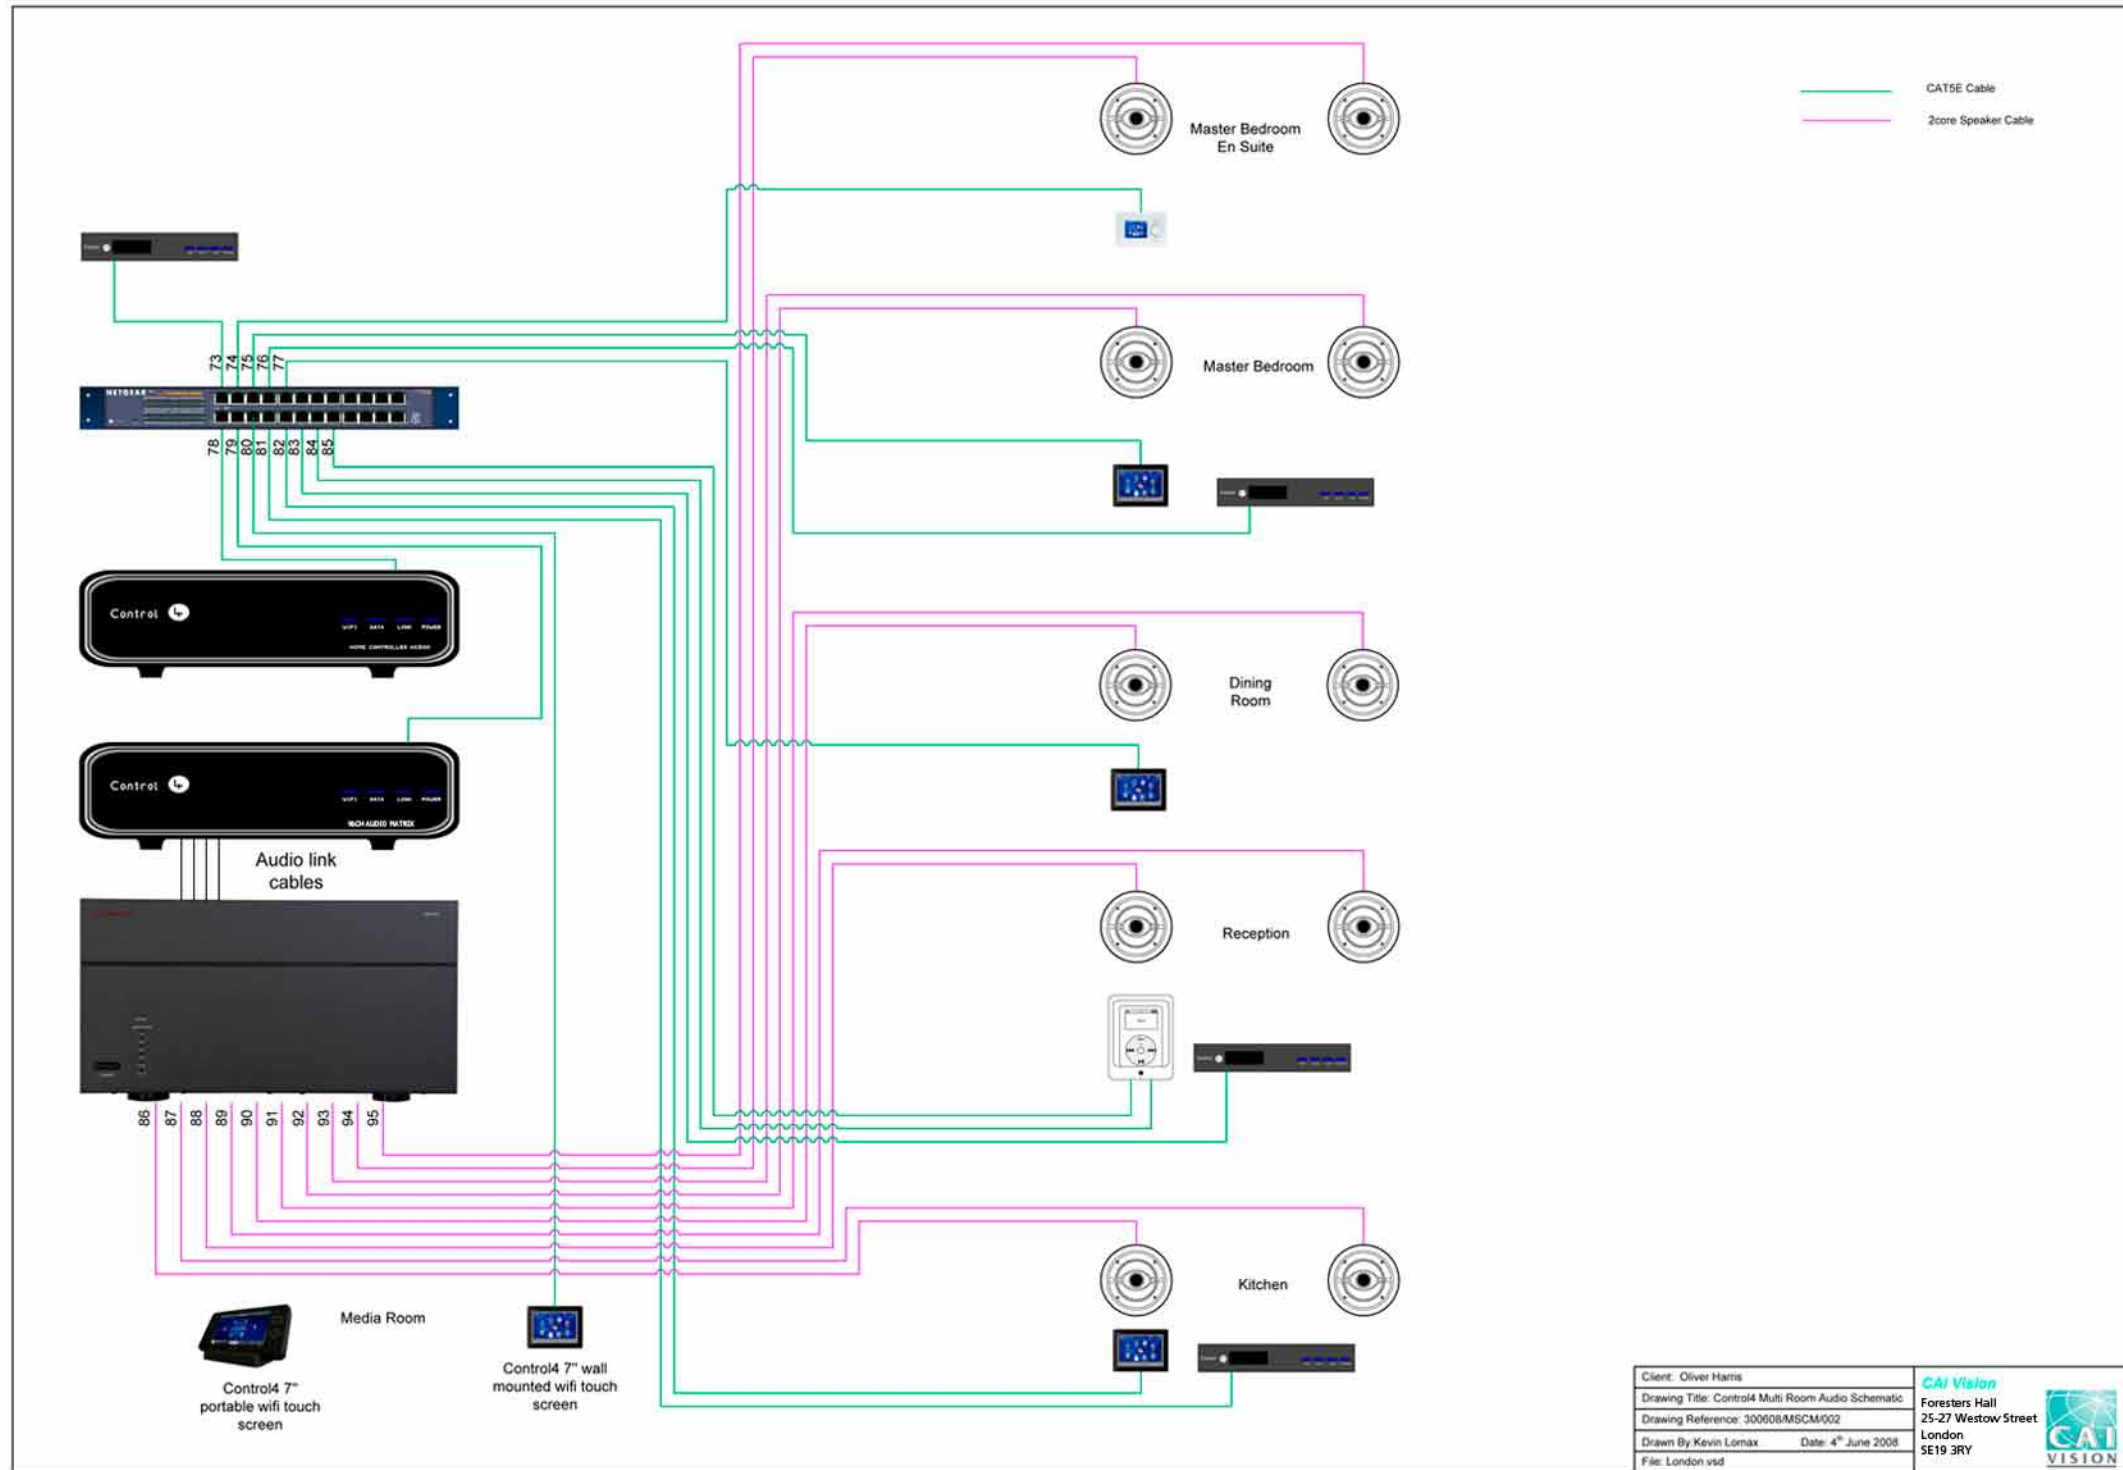

The Complete Solution

Project: Custom Installation, North London - Home Automation/Multi-Room Audio Visual