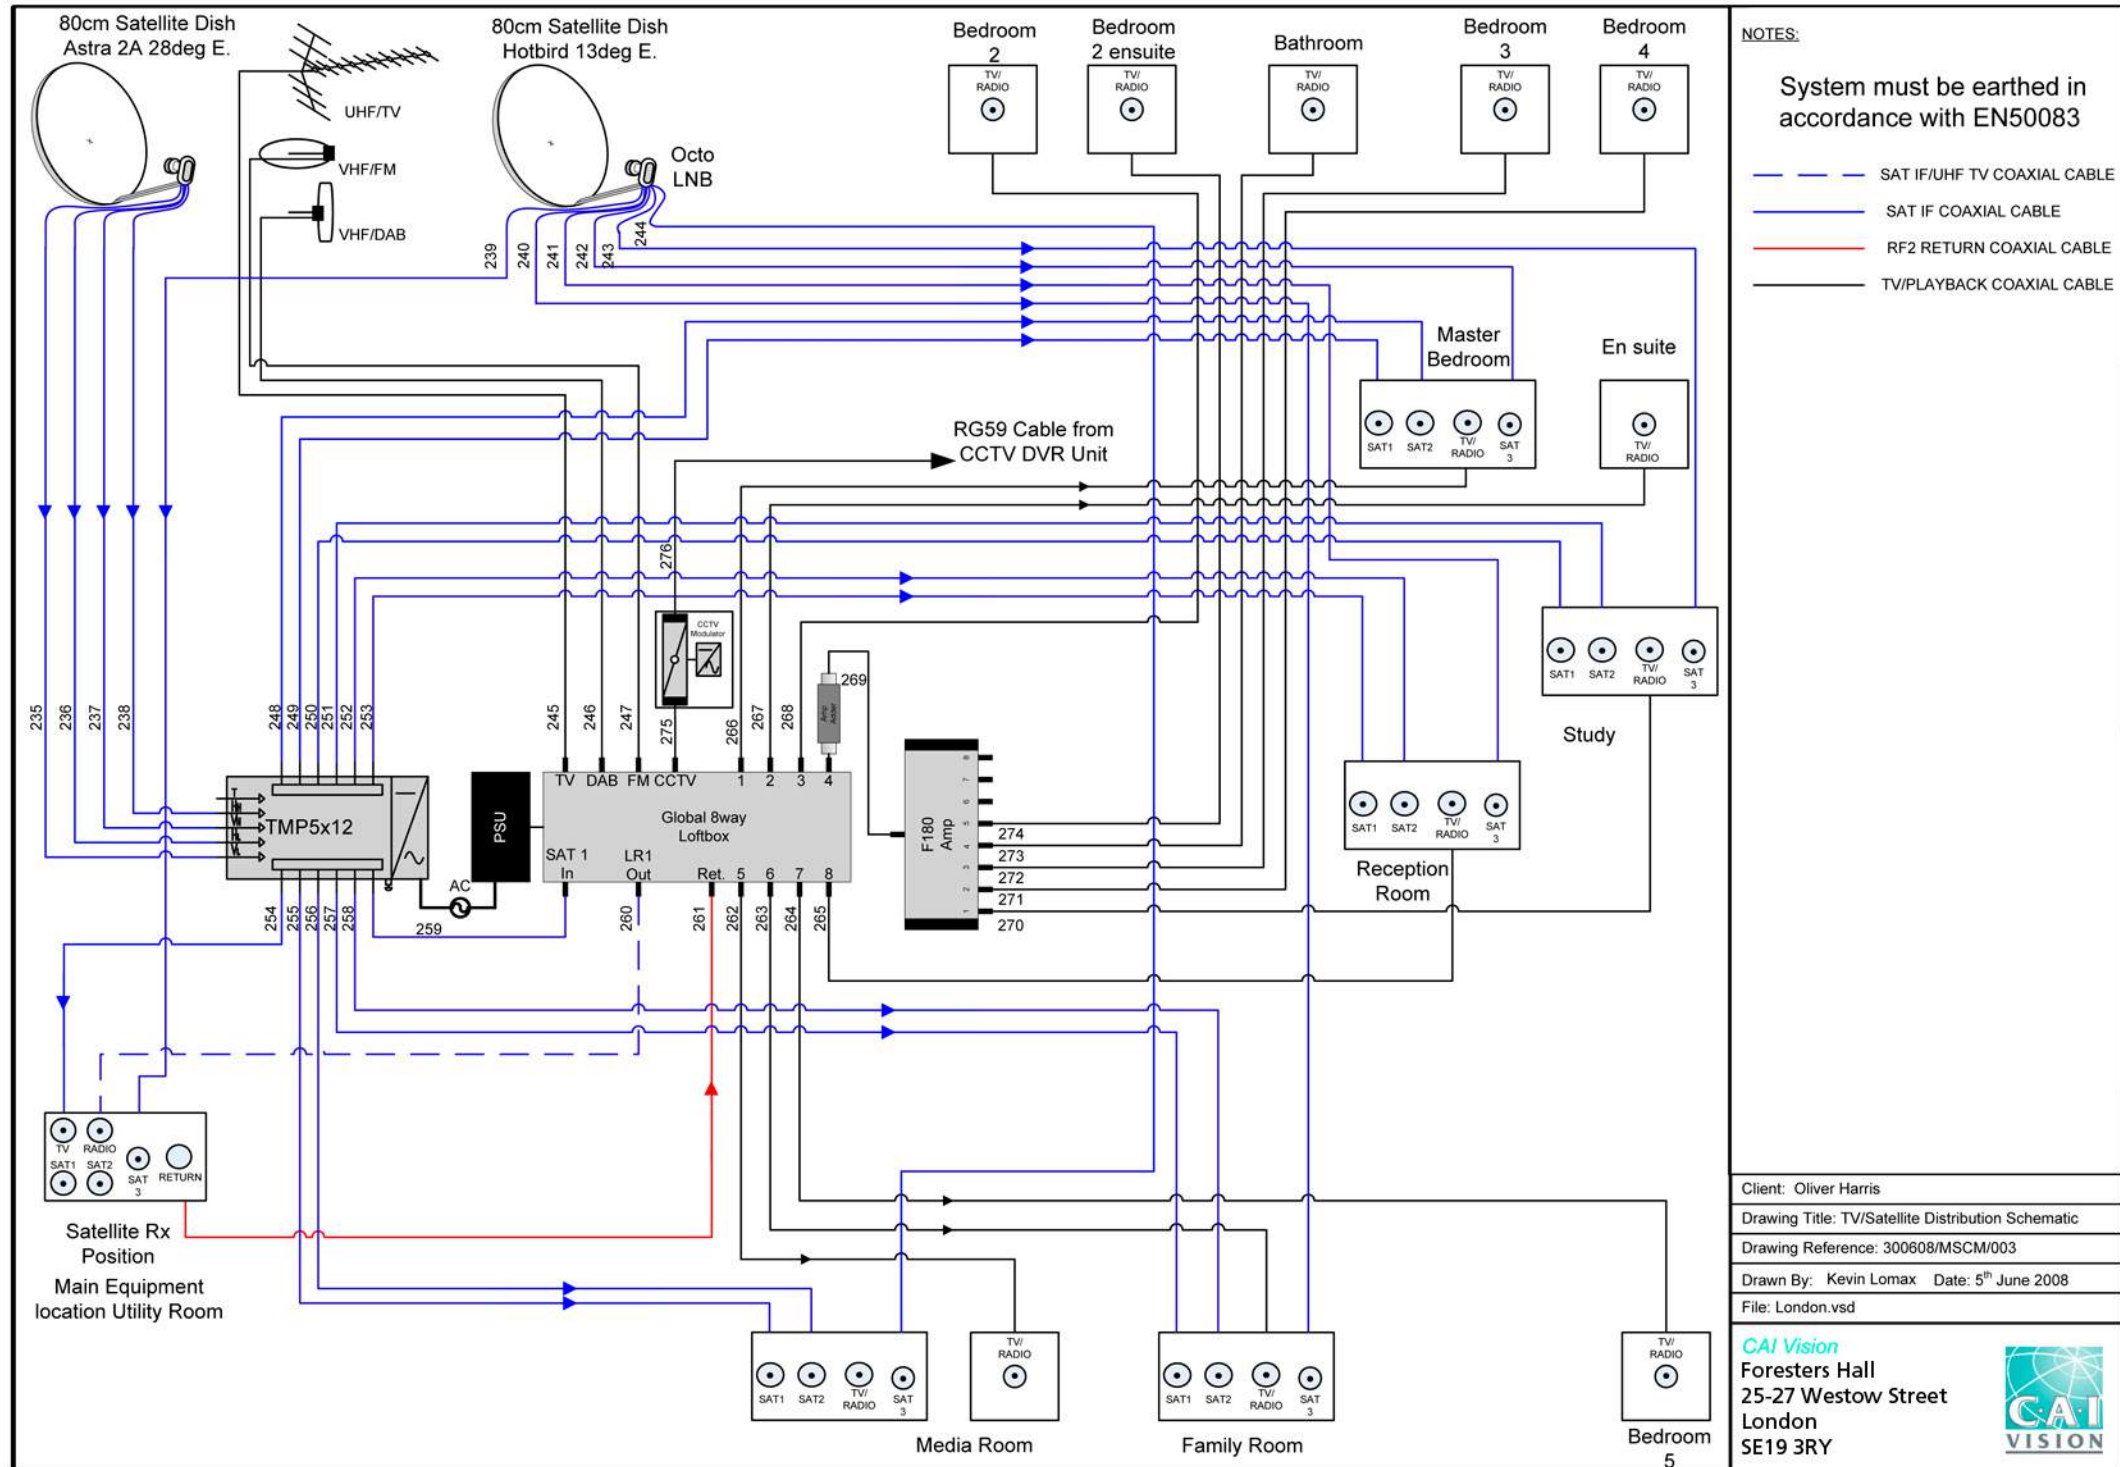

Project: Custom Installation, North London - TV, Radio, Media and Satellite Distribution

The Complete Solution

Project: Custom Installation, North London - Telephone, Internet & Data Network

Client: Oliver Harris	CAI Vision
Drawing Title: BT/DATA Schematic	Foresters Hall
Drawing Reference: 300608/MSCM/004	25-27 Westow Street
Drawn By: Kevin Lomax	London
Date: 30 th May 2008	SE19 3RY
File: London.vsd	