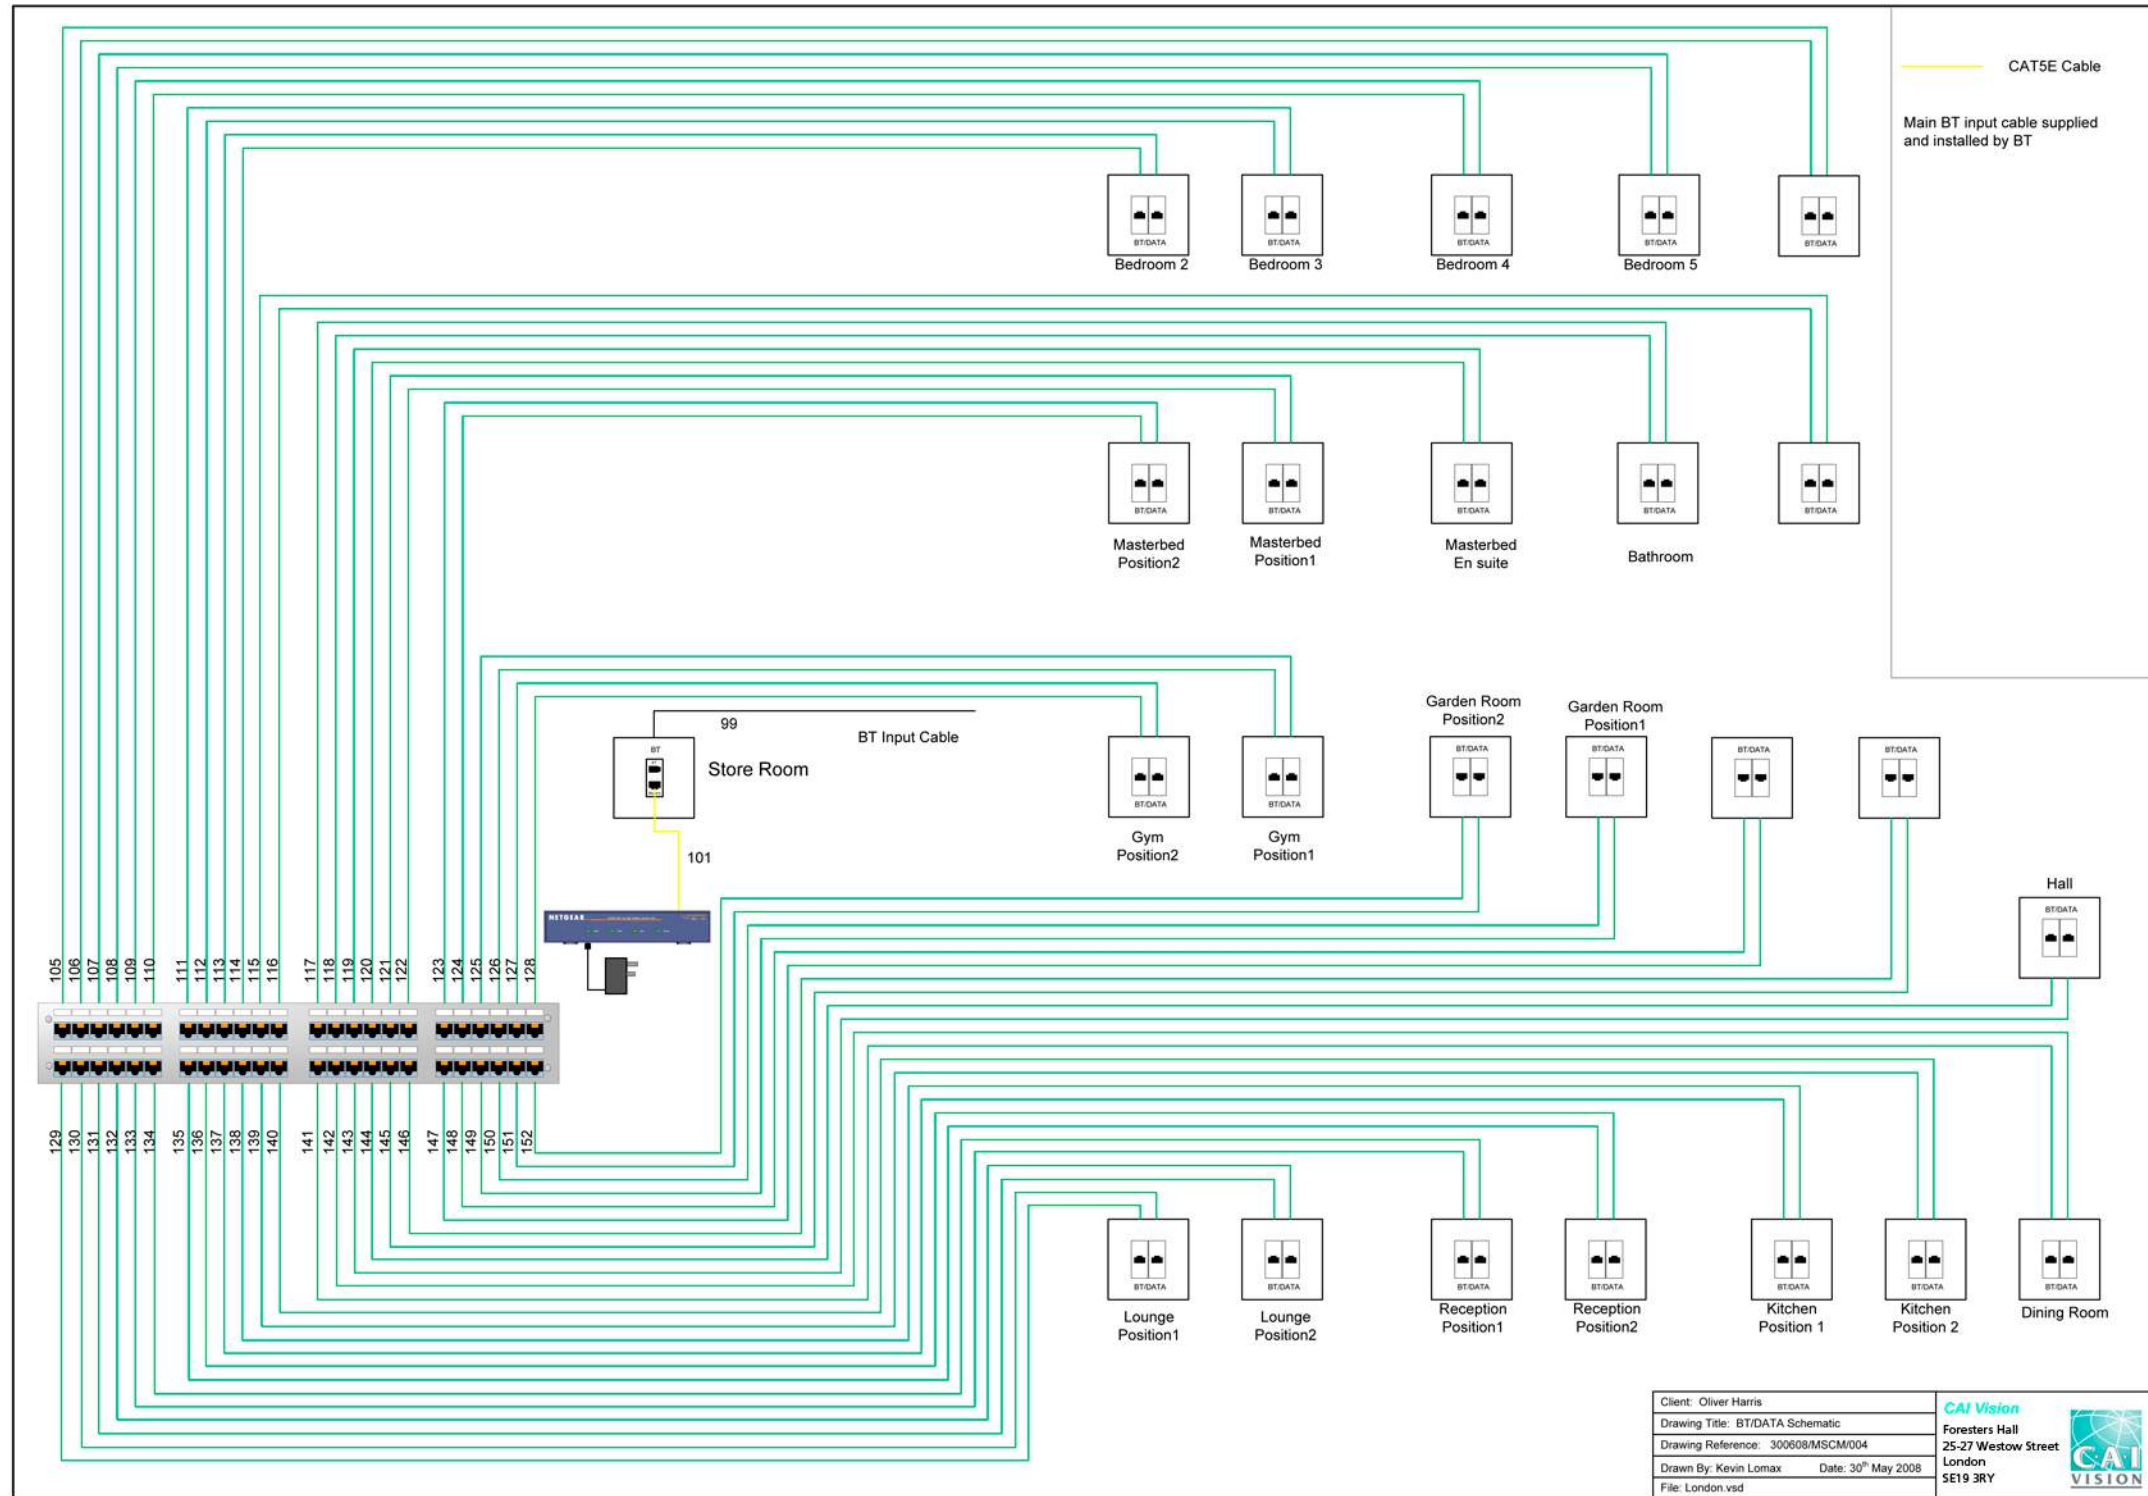

The Complete Solution

Project: Custom Installation, North London - Home Automation/Multi-Room Audio Visual

The Complete Solution

Project: Custom Installation, North London - Home Cinema

The Complete Solution

Project: Custom Installation, North London - TV, Radio, Media and Satellite Distribution

The Complete Solution

Project: Custom Installation, North London - Telephone, Internet & Data Network

Client: Oliver Harris	CAI Vision
Drawing Title: BT/DATA Schematic	Foresters Hall
Drawing Reference: 300608/MSCM/004	25-27 Westow Street
Drawn By: Kevin Lomax	London
Date: 30 th May 2008	SE19 3RY
File: London.vsd	