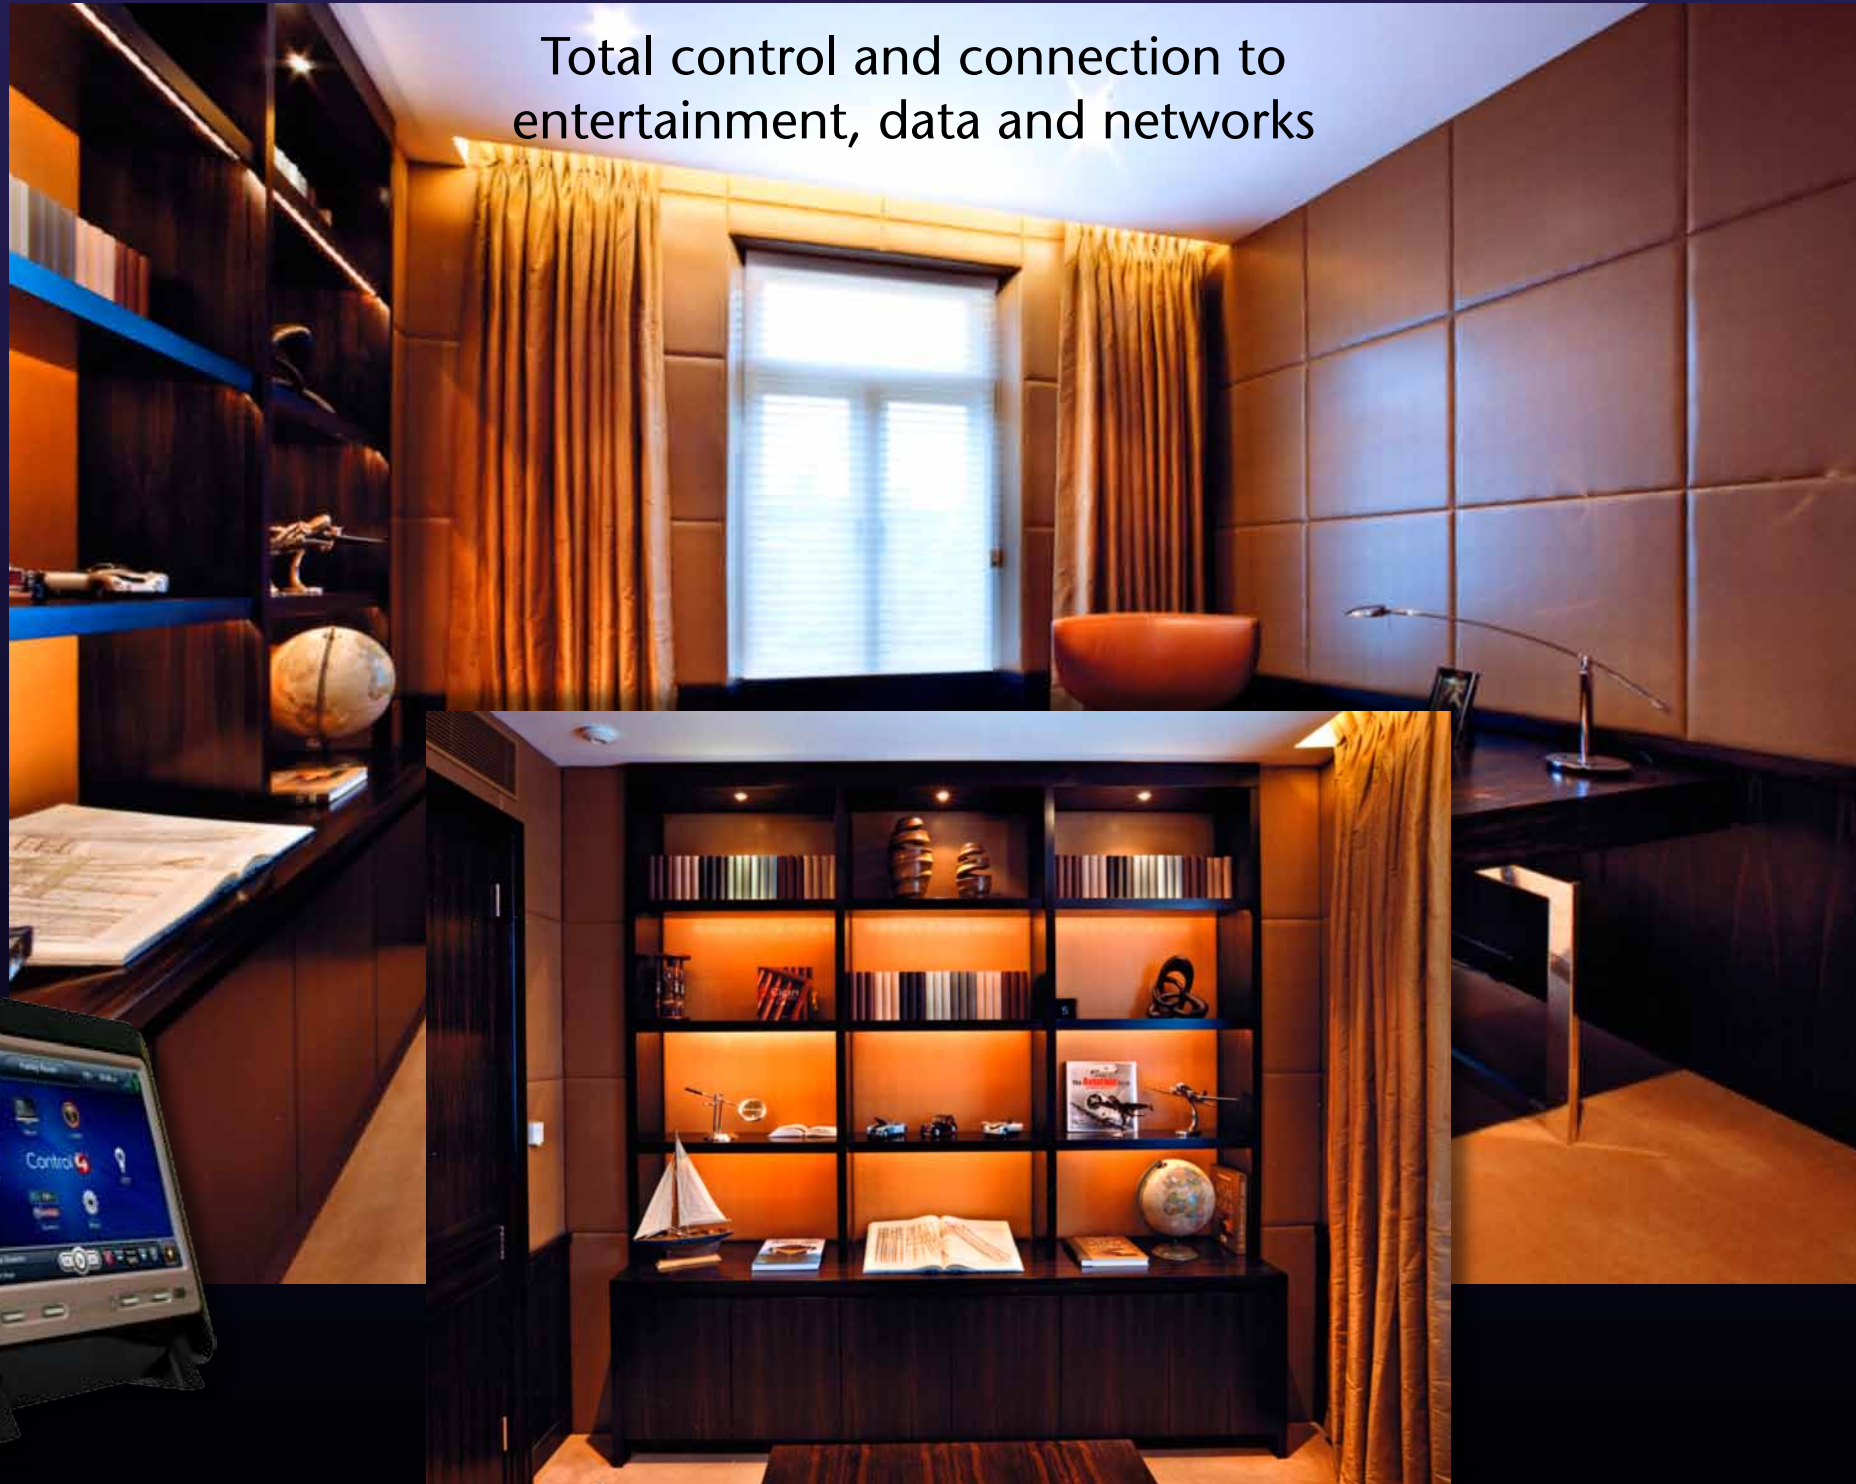

The Complete Solution

Project: Custom Installation, North London

Total control and connection to entertainment, data and networks