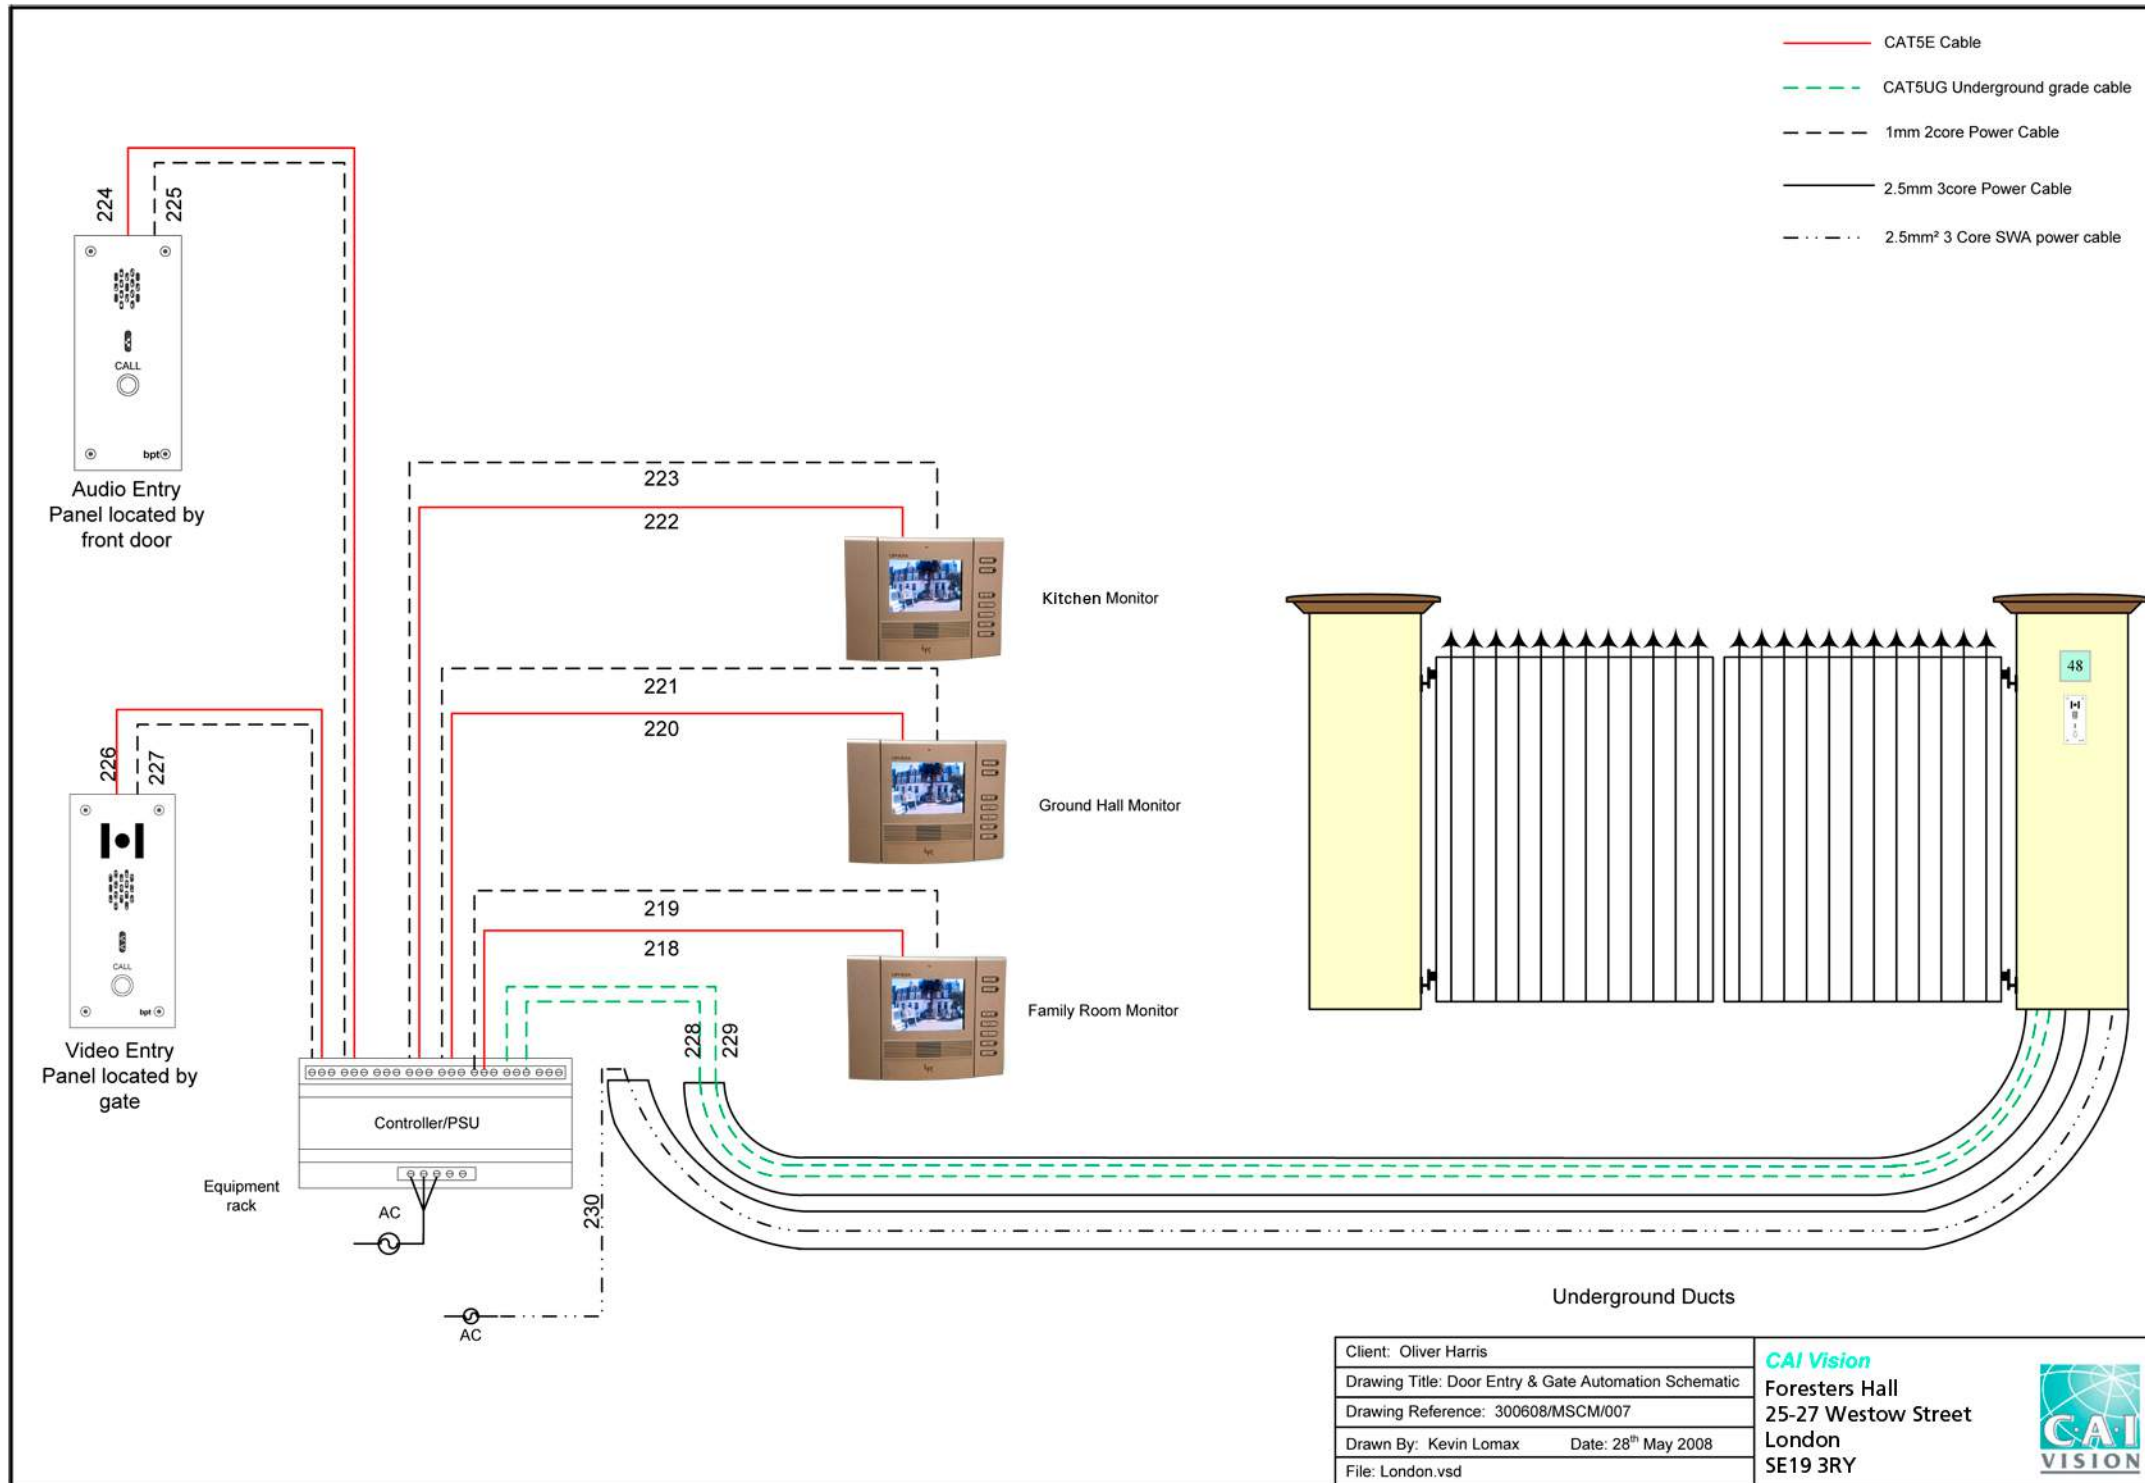

The Complete Solution

Project: Custom Installation, North London - Door/Gate Entry and Gate Automation