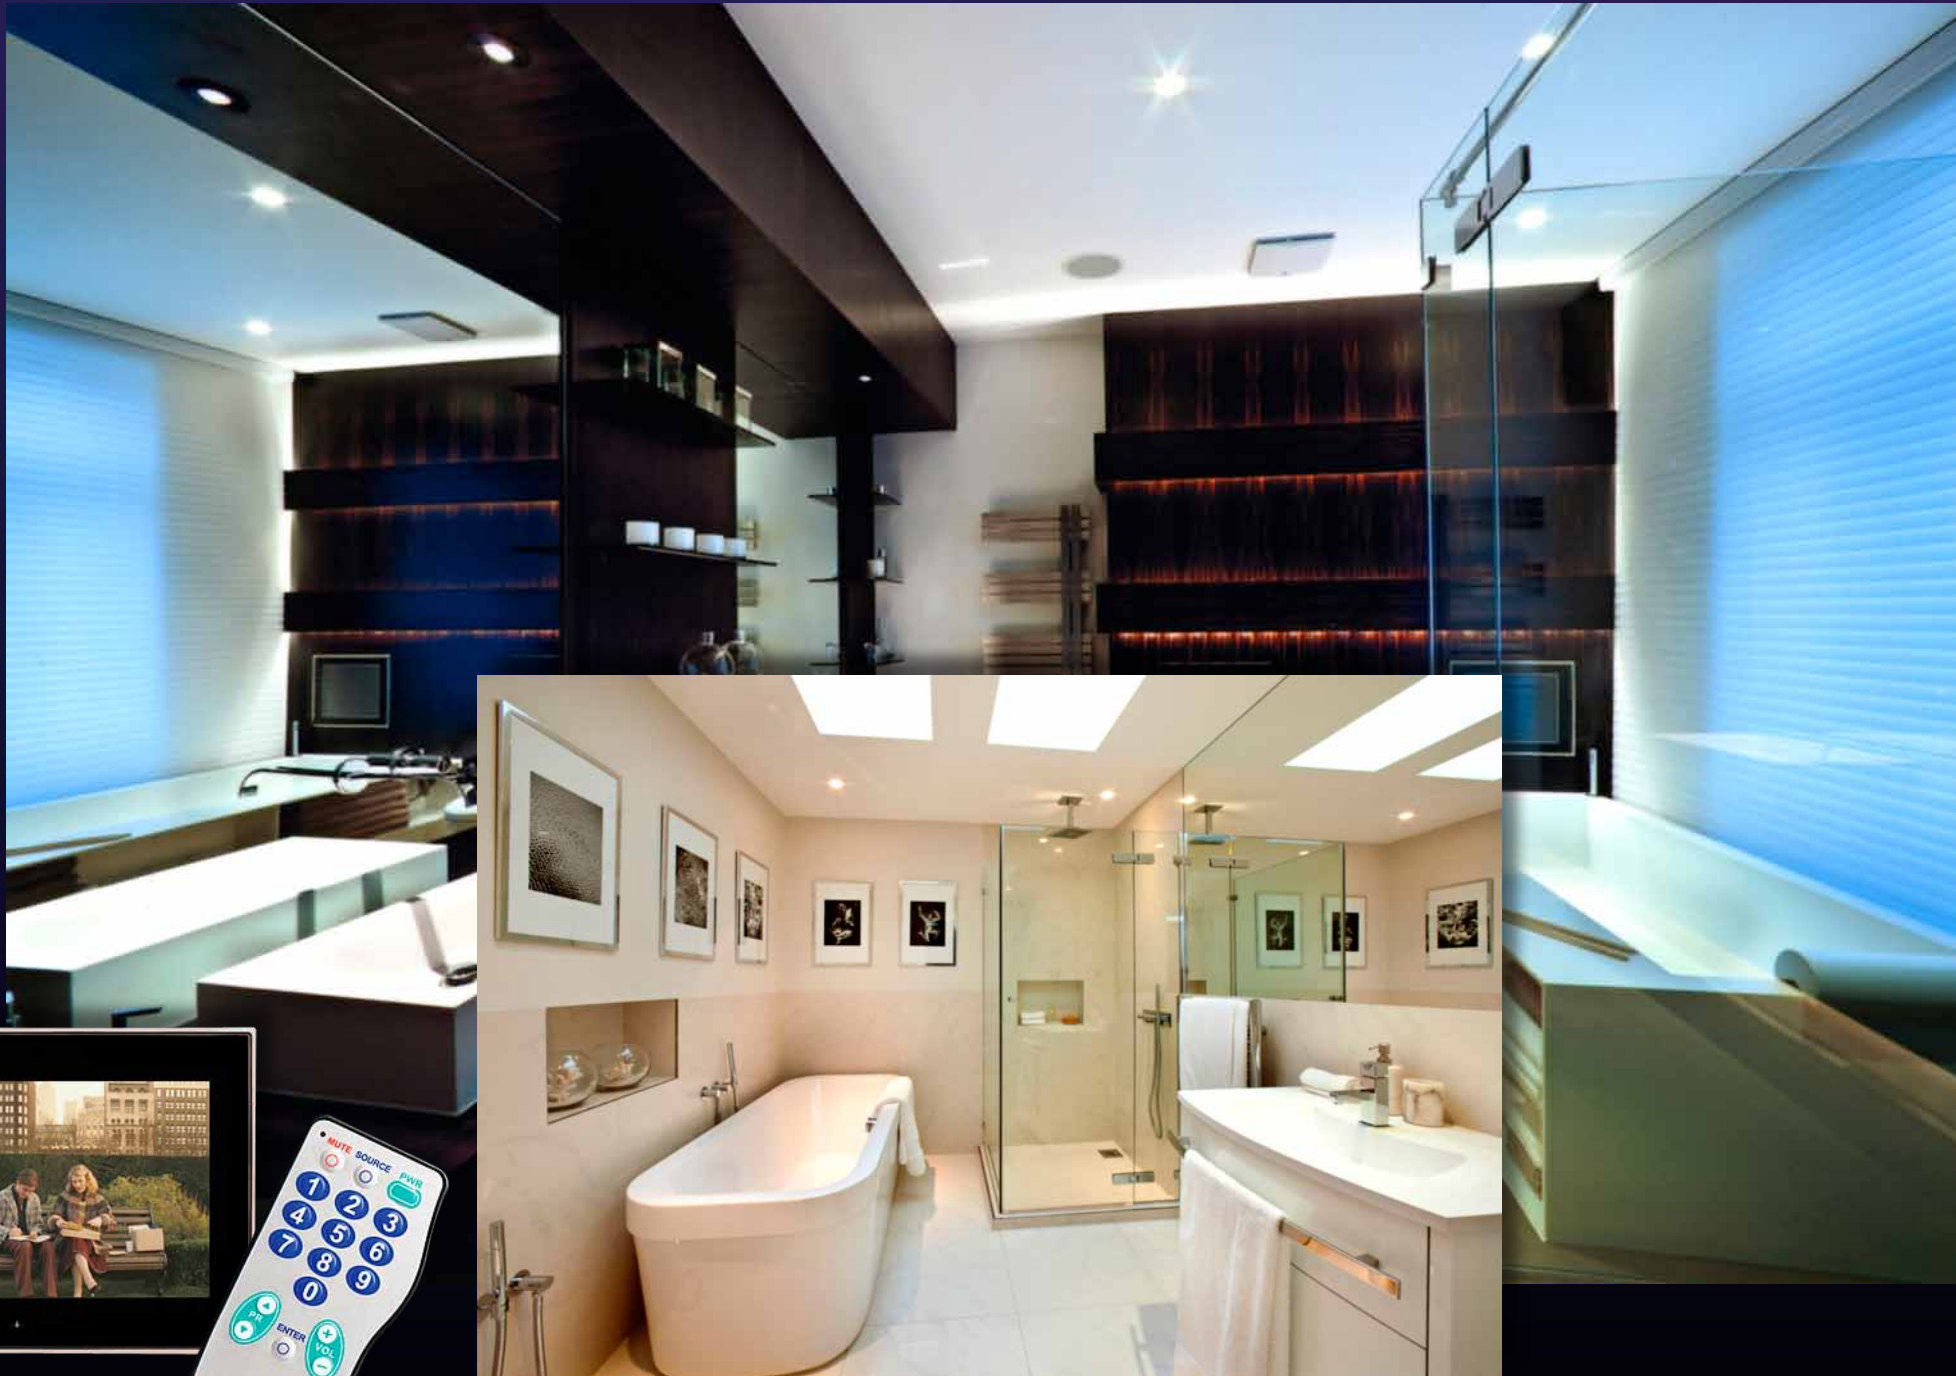

The Complete Solution

Project: Custom Installation, North London

Fingertip control of lighting, video and audio systems

The Complete Solution

Project: Custom Installation, North London

Sound and vision whilst you relax