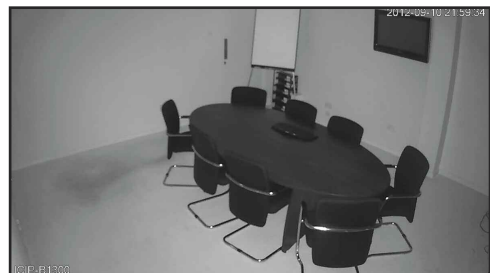

By Night

DISTRIBUTED BY

European Head Office
IC Realtime,
12 Knockmitten Lane,
Western Industrial Estate,
Dublin 12, Ireland.
Phone 0818 903 365
(ROI National call rate)
Phone +353 (0) 1 4268275
Fax +353 (0) 1 4196245
Email info@icrealtime.ie

UK Office
IC Realtime UK
Surrey Technology Centre,
40 Occam Road,
Guildford GU2 7YG, United Kingdom
Phone +44 (0) 1483 685460
Fax +44 (0) 1483 685461
Email sales@icrealtime.co.uk

USA Head Office:
IC Realtime, LLC,
3050 N Andrews Ave EXT,
Pompano Beach, FL 33064, USA
Phone: (954) 772-5327
Toll (866) 997-9009
Fax (866) 860-3860
Email info@icrealtime.com

USA West Coast Office:
IC Realtime West Coast,
14180 W Van Buren Street,
Suite B-105, Goodyear,
AZ 85338, USA
Phone (602) 910 3432
Fax (602) 626 3545
Email info@icrealtime.com

IC Realtime is an ISO 9001:2008 accredited company

For more information visit: www.icrealtime.ie