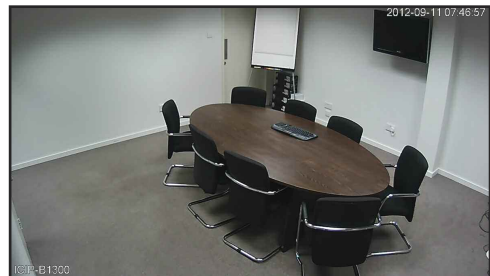

Day / Night Comparison

By Day